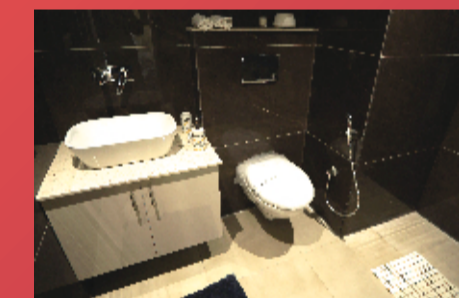

Here Everything begins with your
Wish and Ends at your Desire

Layout Plan Size - 216.67 Sq.yards

Isometric View Size - 216.67 Sq.yards

www.roseatehomes.com

Style, Luxury and Quality are Our main Concerns

Actual Image